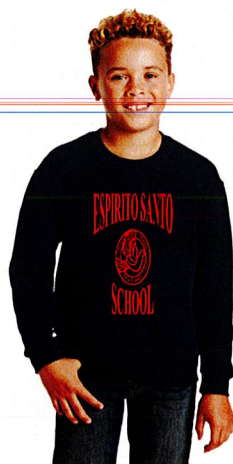

Adult: S/M/L/XL/2XL (Adult sizes 2XL and larger please call for pricing)

Port Authority  
short sleeve polo  
Y500 - Youth \$22  
K500 - Adult \$24 and up

Jerzee  
crewneck sweatshirt  
562B - Youth \$22  
562M - Adult \$24

Youth Port Authority  
long sleeve polo  
Y500LS - Youth \$26  
K500LS - Adult \$28

Jerzee  
hooded sweatshirt  
996Y - Youth \$26  
996M - Adult \$28

Port Authority  
fleece jacket  
Y217 - Youth \$32  
F217 - Adult \$34

Port & Co.  
core fleece jogger  
PC78YJ - Youth \$20  
PC78J - Adult \$26  
*Logo in red*

Jerzee  
short sleeve tee  
29B - Youth \$12  
29M - Adult \$12  
*Available in navy*

Port Authority  
basic backpack  
BG204 - \$25  
*Logo in white*

Youth 6-panel brushed  
cotton cap  
8100Y - Youth \$14

Port Authority  
contrast honeycomb backpack  
BG1020- \$20  
*Logo in white*

Jerzee  
crewneck sweatshirt  
562B - Youth \$22  
562M - Adult \$24  
*Blue with screenprint*