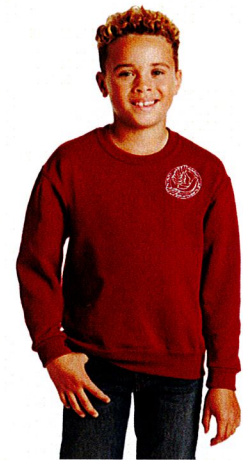

Advanced Embroidery • 508-678-8993

mpimentel1363@gmail.com • advandrea2013@gmail.com

Nos falamos Português

All apparel will display Espirito Santo logo on left chest.

All apparel can be ordered in:

Youth: XS/S/M/L/XL (Sweatshirts are not available in Youth XS)

Adult: S/M/L/XL/2XL (Adult sizes 2XL and larger please call for pricing)

Port Authority  
short sleeve polo  
Y500 - Youth \$22  
K500 - Adult \$24 and up

Jerzee  
crewneck sweatshirt  
562B - Youth \$22  
562M - Adult \$24

Youth Port Authority  
long sleeve polo  
Y500LS - Youth \$26  
K500LS - Adult \$28

Jerzee  
hooded sweatshirt  
996Y - Youth \$26  
996M - Adult \$28

Port Authority  
fleece jacket  
Y217 - Youth \$32  
F217 - Adult \$34

Port & Co.  
core fleece jogger  
PC78YJ - Youth \$20  
PC78J - Adult \$26  
*Logo in red*

Jerzee  
short sleeve tee  
29B - Youth \$12  
29M - Adult \$12  
*Available in navy*

Port Authority  
basic backpack  
BG204 - \$25  
*Logo in white*